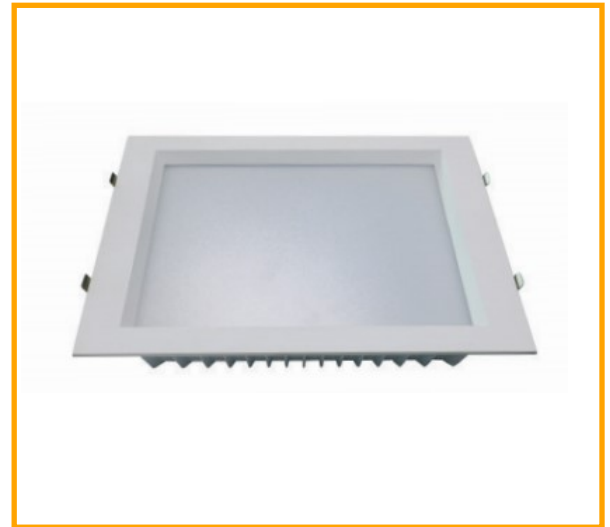

## 24 watt Recessed Square Light

### Model No.

RS3, RS5

The Redilight 24 watt recessed downlight was designed with emphasis on both aesthetics and performance. When combining a superior finish with the exceptional performance of SMD LEDs you have a light that lasts for many years suiting almost any application.

### Specifications

Construction	Aluminum
Finish	White Powder-Coated
LED Type	SMD
Number of LEDs	120
Voltage	30-40 VDC
Wattage	24 watt
Lumens	2500-2600 lm
Color Range	3000K or 5000K
Color Rendering Index	Ra > 82
Average Life	>50,000 hrs
Beam Angle	120°
IP Rating	IP40
Operating Temp	14~113°F (-10~45°C)
Size	Overall 13", Cut out 11.81"
Diffuser	Acrylic (PMMA)
Warranty	7 Years

1.79" (45.5 mm)